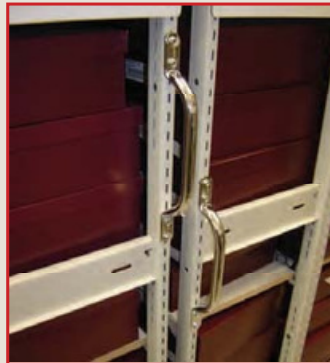

Industrial Storage

- EZR Mobile Storage Systems can accommodate a variety of applications including Retail, Industrial, Small Parts, Automotive, Records, Files, Sporting Equipment, Pharmaceuticals, etc.
- EZR Boltless shelving components make it easy to assemble or modify without specialized tools. They are available in a wide range of sizes with wood, metal or wire shelf options

Eraser Boards

Drop Down Tables

Work Station

Pegboard Brakes Panels

Handles

We offer a complete selection of Accessories to add value to the mobile storage system by increasing productivity and efficiency

The Next Step: